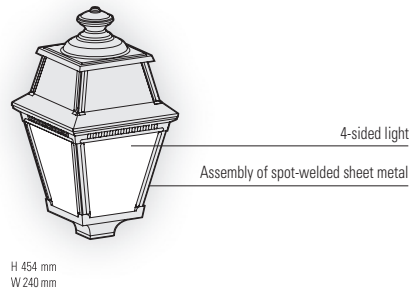

IP44
Class 1

Aluminium or tinted lacquered brass
Clear glass or opal PMMA diffuser

SOURCES

LED 13W - 3000K warm white
E27 - 105W max H200 mm max (except model 3)
Ø66 mm - H200 mm max (model 3)
E27 SHP & IM on request