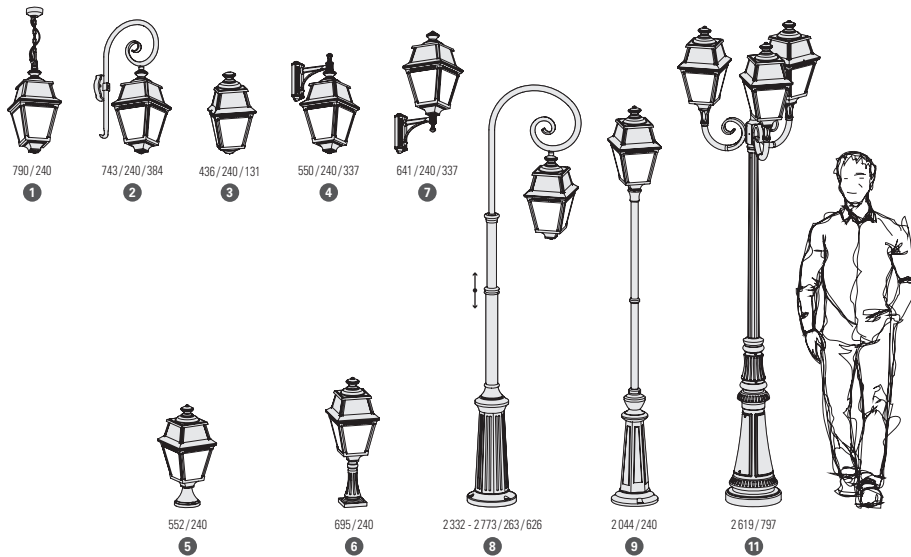

MODELS

height/width/depth