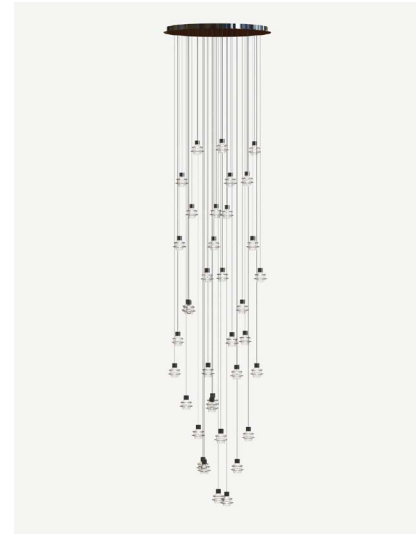

Name: Drop S/36

Design: Christophe Mathieu / 2017

Typology: Pendant Lamp

Environment: Indoor

### Technical description:

Drop is an extensive family of luminaires designed for all types of applications, from residential & hospitality applications to retail and corporate.

One of the qualities of this program is the ease of maintaining in terms of functionality and cleanliness. The glass can be cleaned with easy removal from the structure. It does not have screws. Water and non-abrasive soap can be used for cleaning. LED source change: In case one of the LEDs does not work, the lamp has an individual electronic system that allows the luminaire to continue working.

Structure finish: Ebony black

Borosilicate glass

Each light has a different cable length. The cables cannot be cut or handled.

Black coaxial cable, max. Height 13 mts.

There are 13 standard height compositions, please consult.

### Measures

Drop S/01

Drop S/03

Drop S/06

Drop S/07

Drop S/12

Drop S/24

Drop S/36