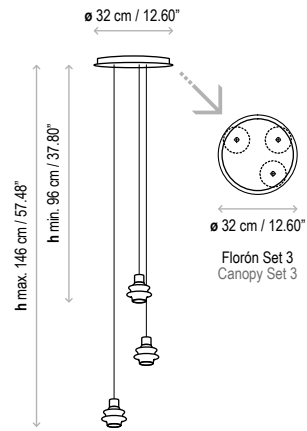

Voltage: 230V~50Hz

Certifications:  

 Photometrics made according to the position the lights are shown in the catalogue and price list.

Black coaxial cable, maximum height: 13m. Cables cannot be cut, there are multiple standard measures with different heights for each collection.

Structure finish: Ebony black

Borosilicate glass

Each light has a different cable length. The cables cannot be cut or handled.

Black coaxial cable, max. Height 13 mts.

There are 13 standard height compositions, please consult.

### Custom Options:

Custom finish: desired RAL color code to be indicated.

Special measures can be done upon request.

Maximum height of the cable: 13m.

### Measures

Drop S/01

Drop S/03

Drop S/06

Drop S/07

Drop S/12

Drop S/24

Drop S/36