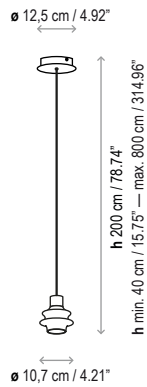

Voltage: 230V~50Hz

Certifications:  

 Photometrics made according to the position the lights are shown in the catalogue and price list.

Black coaxial cable, maximum height: 13m. Cables cannot be cut, there are multiple standard measures with different heights for each collection.

Structure finish: Ebony black

Borosilicate glass

Each light has a different cable length. The cables cannot be cut or handled.

Black coaxial cable, max. Height 13 mts.

There are 13 standard height compositions, please consult.

### Custom Options:

Custom finish: desired RAL color code to be indicated.

Special measures can be done upon request.

Maximum height of the cable: 13m.

### Measures

Drop S/01

Drop S/03

Drop S/06

Drop S/07

Drop S/12

Drop S/24

Drop S/36