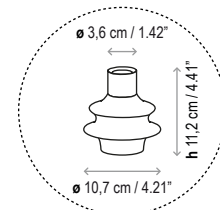

Voltage: 230V~50Hz

Certifications:  

 Photometrics made according to the position the lights are shown in the catalogue and price list.

Black coaxial cable, maximum height: 13m. Cables cannot be cut, there are multiple standard measures with different heights for each collection.

Structure finish: Ebony black

Borosilicate glass

Each light has a different cable length. The cables cannot be cut or handled.

Black coaxial cable, max. Height 13 mts.

There are 13 standard height compositions, please consult.

### Custom Options:

Custom finish: desired RAL color code to be indicated.

Special measures can be done upon request.

Maximum height of the cable: 13m.

### Measures

Drop S/01

Drop S/03

Drop S/06

Drop S/07

Drop S/12

Drop S/24

Drop S/36