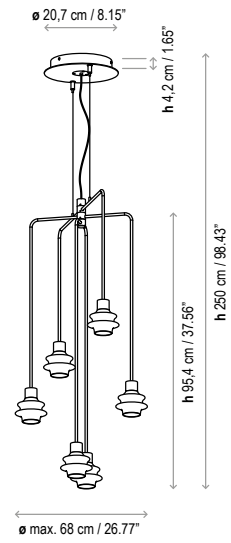

Voltage: 230V~50Hz

Certifications:  

 Photometrics made according to the position the lights are shown in the catalogue and price list.

Black coaxial cable, maximum height: 13m. Cables cannot be cut, there are multiple standard measures with different heights for each collection.

Structure finish: Ebony black

Borosilicate glass

Each light has a different cable length. The cables cannot be cut or handled.

Black coaxial cable, max. Height 13 mts.

There are 13 standard height compositions, please consult.

### Custom Options:

Custom finish: desired RAL color code to be indicated.

Special measures can be done upon request.

Maximum height of the cable: 13m.

### Measures

Drop S/01

Drop S/03

Drop S/06

Drop S/07

Drop S/12

Drop S/24

Drop S/36