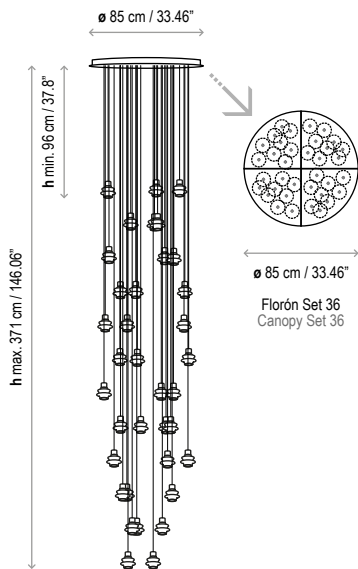

Voltage: 230V~50Hz

Certifications:  

 Photometrics made according to the position the lights are shown in the catalogue and price list.

Black coaxial cable, maximum height: 13m. Cables cannot be cut, there are multiple standard measures with different heights for each collection.

Structure finish: Ebony black

Borosilicate glass

Each light has a different cable length. The cables cannot be cut or handled.

Black coaxial cable, max. Height 13 mts.

There are 13 standard height compositions, please consult.

### Measures

Drop S/01

Drop S/03

Drop S/06

Drop S/07

Drop S/12

Drop S/24

Drop S/36

Drop S/48