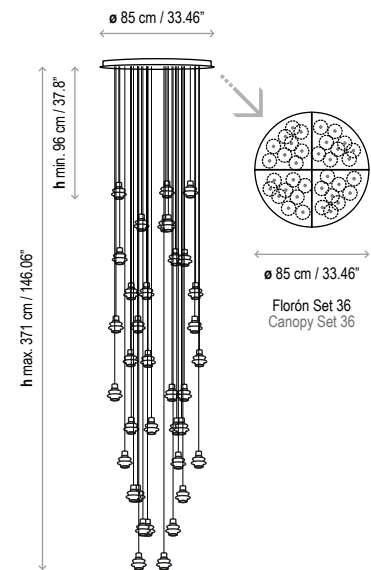

Voltage: 230V~50Hz

Certifications:  

 Photometrics made according to the position the lights are shown in the catalogue and price list.

Black coaxial cable, maximum height: 13m. Cables cannot be cut, there are multiple standard measures with different heights for each collection.

Structure finish: Ebony black

Borosilicate glass

Each light has a different cable length. The cables cannot be cut or handled.

Black coaxial cable, max. Height 13 mts.

There are 13 standard height compositions, please consult.

### Custom Options:

Custom finish: desired RAL color code to be indicated.

Special measures can be done upon request.

Maximum height of the cable: 13m.

### Measures

Drop S/01

Drop S/03

Drop S/06

Drop S/07

Drop S/12

Drop S/24

Drop S/36