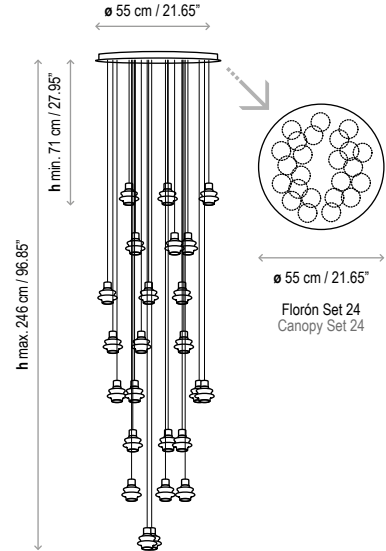

Name: Drop S/36

Design: Christophe Mathieu / 2017

Typology: Pendant Lamp

Environment: Indoor

Structure finish: Ebony black

Borosilicate glass

Each light has a different cable length. The cables cannot be cut or handled.

Black coaxial cable, max. Height 13 mts.

There are 13 standard height compositions, please consult.

### Measures

Drop S/01

Drop S/03

Drop S/06

Drop S/07

Drop S/12

Drop S/24

Drop S/36

Drop S/48