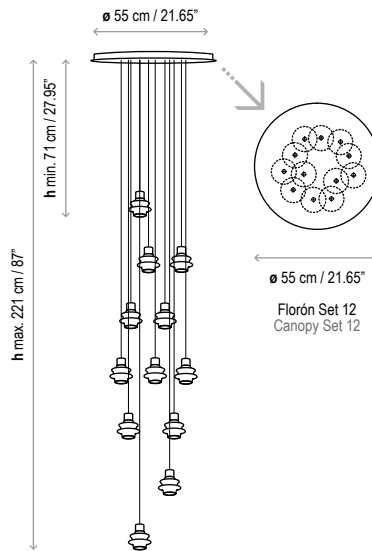

Name: Drop S/36

Design: Christophe Mathieu / 2017

Typology: Pendant Lamp

Environment: Indoor

Voltage: 230V~50Hz

Certifications:  

 Photometrics made according to the position the lights are shown in the catalogue and price list.

Black coaxial cable, maximum height: 13m. Cables cannot be cut, there are multiple standard measures with different heights for each collection.

Structure finish: Ebony black

Borosilicate glass

Each light has a different cable length. The cables cannot be cut or handled.

Black coaxial cable, max. Height 13 mts.

There are 13 standard height compositions, please consult.

### Measures

Drop S/01

Drop S/03

Drop S/06

Drop S/07

Drop S/12

Drop S/24

Drop S/36