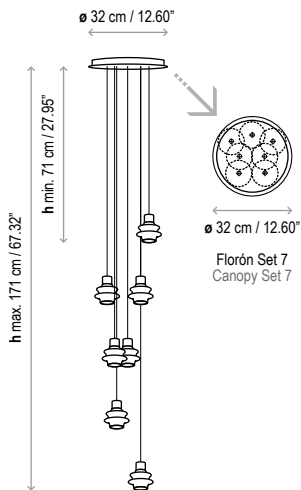

Voltage: 230V~50Hz

Certifications:  

 Photometrics made according to the position the lights are shown in the catalogue and price list.

Black coaxial cable, maximum height: 13m. Cables cannot be cut, there are multiple standard measures with different heights for each collection.

Structure finish: Ebony black

Borosilicate glass

Each light has a different cable length. The cables cannot be cut or handled.

Black coaxial cable, max. Height 13 mts.

There are 13 standard height compositions, please consult.

### Custom Options:

Custom finish: desired RAL color code to be indicated.

Special measures can be done upon request.

Maximum height of the cable: 13m.

### Measures

Drop S/01

Drop S/03

Drop S/06

Drop S/07

Drop S/12

Drop S/24

Drop S/36