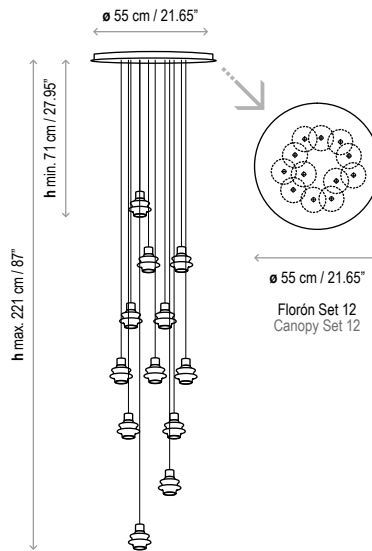

 1 Box 61 x 40 x 61 cm

Vol.: 0,1488 m³

Weight: 9 kg / Net weight: 4,85 kg

Certifications:  

 Photometrics made according to the position the lights are shown in the catalogue and price list.

Black coaxial cable, maximum height: 13m. Cables cannot be cut, there are multiple standard measures with different heights for each collection.

Structure finish: Ebony black

Borosilicate glass

Each light has a different cable length. The cables cannot be cut or handled.

Black coaxial cable, max. Height 13 mts.

There are 13 standard height compositions, please consult.

Custom Options:

Custom finish: desired RAL color code to be indicated.

Special measures can be done upon request.

Maximum height of the cable: 13m.

Measures

Drop S/01

Drop S/03

Drop S/06

Drop S/07

Drop S/12

Drop S/24

Drop S/36

Drop S/48