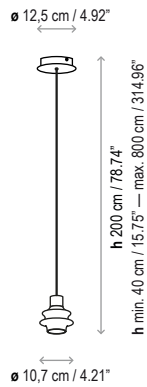

 1 Box 61 x 40 x 61 cm

Vol.: 0,1488 m³

Weight: 9 kg / Net weight: 4,85 kg

Certifications:  

 Photometrics made according to the position the lights are shown in the catalogue and price list.

Black coaxial cable, maximum height: 13m. Cables cannot be cut, there are multiple standard measures with different heights for each collection.

Structure finish: Ebony black

Borosilicate glass

Each light has a different cable length. The cables cannot be cut or handled.

Black coaxial cable, max. Height 13 mts.

There are 13 standard height compositions, please consult.

Custom Options:

Custom finish: desired RAL color code to be indicated.

Special measures can be done upon request.

Maximum height of the cable: 13m.

Measures

Drop S/01

Drop S/03

Drop S/06

Drop S/07

Drop S/12

Drop S/24

Drop S/36

Drop S/48