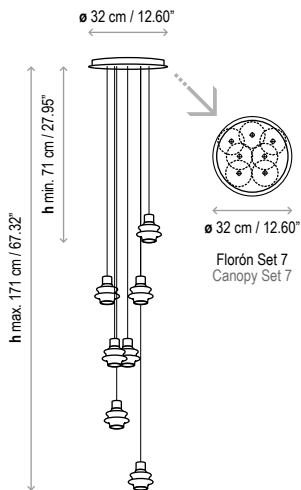

 1 Box 61 x 40 x 61 cm

Vol.: 0,1488 m³

Weight: 9 kg / Net weight: 4,85 kg

Certifications:  

 Photometrics made according to the position the lights are shown in the catalogue and price list.

Black coaxial cable, maximum height: 13m. Cables cannot be cut, there are multiple standard measures with different heights for each collection.

Structure finish: Ebony black

Borosilicate glass

Each light has a different cable length. The cables cannot be cut or handled.

Black coaxial cable, max. Height 13 mts.

There are 13 standard height compositions, please consult.

Custom Options:

Custom finish: desired RAL color code to be indicated.

Special measures can be done upon request.

Maximum height of the cable: 13m.

Measures

Drop S/01

Drop S/03

Drop S/06

Drop S/07

Drop S/12

Drop S/24

Drop S/36

Drop S/48