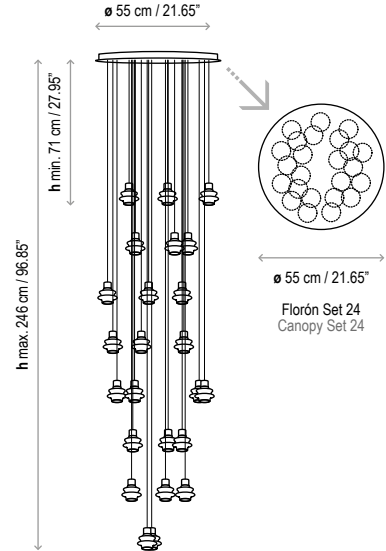

 1 Box 61 x 40 x 61 cm

Vol.: 0,1488 m³

Weight: 9 kg / Net weight: 4,85 kg

Certifications:  

 Photometrics made according to the position the lights are shown in the catalogue and price list.

Black coaxial cable, maximum height: 13m. Cables cannot be cut, there are multiple standard measures with different heights for each collection.

Structure finish: Ebony black

Borosilicate glass

Each light has a different cable length. The cables cannot be cut or handled.

Black coaxial cable, max. Height 13 mts.

There are 13 standard height compositions, please consult.

Custom Options:

Custom finish: desired RAL color code to be indicated.

Special measures can be done upon request.

Maximum height of the cable: 13m.

Measures

Drop S/01

Drop S/03

Drop S/06

Drop S/07

Drop S/12

Drop S/24

Drop S/36

Drop S/48