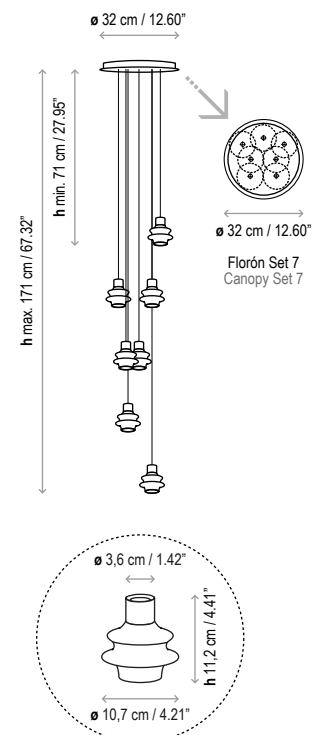

 1 Box 61 x 40 x 61 cm

Vol.: 0,1488 m³

Weight: 9 kg / Net weight: 4,85 kg

Certifications:  

 Photometrics made according to the position the lights are shown in the catalogue and price list.

Black coaxial cable, maximum height: 13m. Cables cannot be cut, there are multiple standard measures with different heights for each collection.

Structure finish: Ebony black

Borosilicate glass

Each light has a different cable length. The cables cannot be cut or handled.

Black coaxial cable, max. Height 13 mts.

There are 13 standard height compositions, please consult.

Custom Options:

Custom finish: desired RAL color code to be indicated.

Special measures can be done upon request.

Maximum height of the cable: 13m.

Measures

Drop S/01

Drop S/03

Drop S/06

Drop S/07

Drop S/12

Drop S/24

Drop S/36

Drop S/48