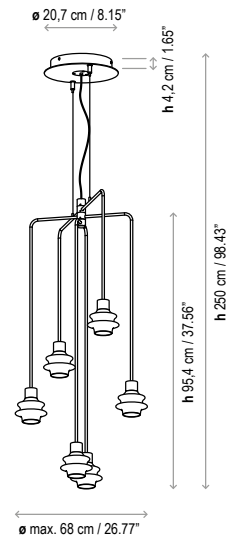

 1 Box 61 x 40 x 61 cm

Vol.: 0,1488 m³

Weight: 9 kg / Net weight: 4,85 kg

Certifications:  

 Photometrics made according to the position the lights are shown in the catalogue and price list.

Black coaxial cable, maximum height: 13m. Cables cannot be cut, there are multiple standard measures with different heights for each collection.

Structure finish: Ebony black

Borosilicate glass

Each light has a different cable length. The cables cannot be cut or handled.

Black coaxial cable, max. Height 13 mts.

There are 13 standard height compositions, please consult.

Custom Options:

Custom finish: desired RAL color code to be indicated.

Special measures can be done upon request.

Maximum height of the cable: 13m.

Measures

Drop S/01

Drop S/03

Drop S/06

Drop S/07

Drop S/12

Drop S/24

Drop S/36

Drop S/48