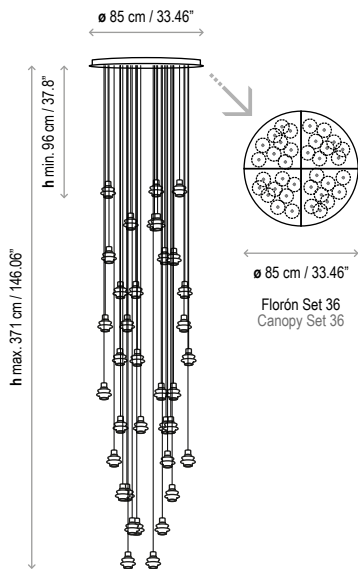

 1 Box 61 x 40 x 61 cm

Vol.: 0,1488 m³

Weight: 9 kg / Net weight: 4,85 kg

Certifications:  

 Photometrics made according to the position the lights are shown in the catalogue and price list.

Black coaxial cable, maximum height: 13m. Cables cannot be cut, there are multiple standard measures with different heights for each collection.

Structure finish: Ebony black

Borosilicate glass

Each light has a different cable length. The cables cannot be cut or handled.

Black coaxial cable, max. Height 13 mts.

There are 13 standard height compositions, please consult.

Custom Options:

Custom finish: desired RAL color code to be indicated.

Special measures can be done upon request.

Maximum height of the cable: 13m.

Measures

Drop S/01

Drop S/03

Drop S/06

Drop S/07

Drop S/12

Drop S/24

Drop S/36

Drop S/48