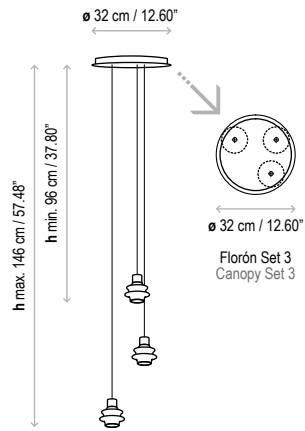

 1 Box 61 x 40 x 61 cm

Vol.: 0,1488 m³

Weight: 9 kg / Net weight: 4,85 kg

Certifications:  

 Photometrics made according to the position the lights are shown in the catalogue and price list.

Black coaxial cable, maximum height: 13m. Cables cannot be cut, there are multiple standard measures with different heights for each collection.

Structure finish: Ebony black

Borosilicate glass

Each light has a different cable length. The cables cannot be cut or handled.

Black coaxial cable, max. Height 13 mts.

There are 13 standard height compositions, please consult.

Custom Options:

Custom finish: desired RAL color code to be indicated.

Special measures can be done upon request.

Maximum height of the cable: 13m.

Measures

Drop S/01

Drop S/03

Drop S/06

Drop S/07

Drop S/12

Drop S/24

Drop S/36

Drop S/48