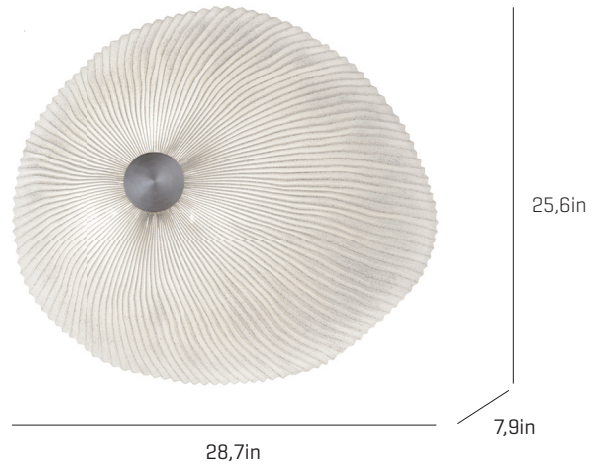

Onn

ref. **ON06G**

Wall lamp

Onn Collection

ON04

ON04G

ON06

ON06G

MATERIAL FINISHES

LAMPSHADE

Painted stainless steel

One color

SUPPORT

Stainless steel

LIGHT SOURCE

120V - 60Hz