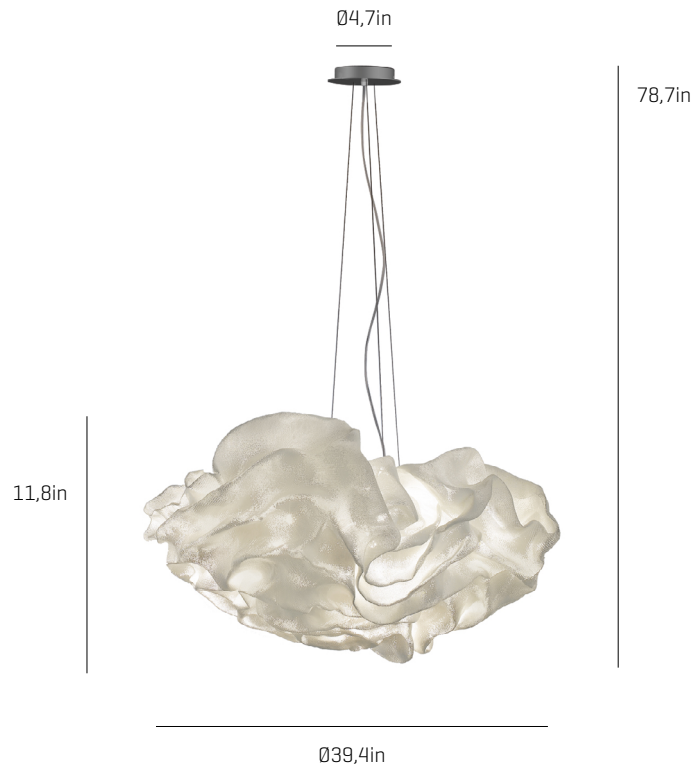

Nevo

ref. **NE04G**

Pendant lamp

[Click here to download:](#)
3D/2D, pictures, photometric curves
and assembly instructions

Nevo Collection

MATERIAL FINISHES

LAMPSHADE

SIMETECH® by arturo alvarez

One color to choose

Steel gloss nickel-plated and stainless steel

CANOPY AND CABLE

Steel gloss nickel-plated and stainless steel

Transparent cable

LIGHT SOURCE

120V - 60Hz

- E26 Med. - Max. 4x100 W
- E26 Med. - Max. 4x42 W
- GU24 - Max. 4x23 W
- E26LED - Max. 4x13 W