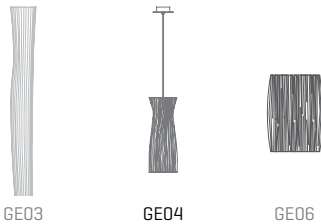

Gea Collection

MATERIAL FINISHES

LAMPSHADE

SIMETECH® by arturo alvarez

One color to choose

Stainless steel

CANOPY AND CABLE

Steel gloss nickel-plated

Black or transparent cable

LIGHT SOURCE

120V - 60Hz

- E26 Med. - Max. 1x100 W
- E26 Med. - Max. 1x42 W
- GU24 - Max. 1x23 W
- E26LED - Max. 1x13 W

OTHER TECHNICAL DATA

PACKAGING

24x10,6x7,9in
4,4lb

ELECTRICAL FEATURES

CERTIFICATIONS