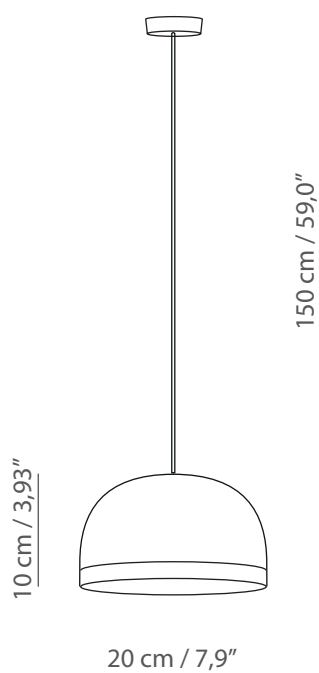

MOLLY suspension lamp

MOLLY / suspension lamp Ø20

Corrado Dotti designer

- | | | |
|--|---|---|
|  C40 Ottone godronato/
Brushed knurled | + |  C40 Ottone godronato/
Brushed knurled |
|  C46 Grigio (raggrinzato)/
Gray (wrinkled) | |  C46 Grigio (raggrinzato)/
Gray (wrinkled) |
|  C74 Nero bucciato
/ Black rough | |  C74 Nero bucciato
/ Black rough |
|  C80 Bianco/ White | |  C80 Bianco/ White |
|  C99 Rame galvanico/
Galvanic copper | |  C99 Rame galvanico/
Galvanic copper |

Sospensione/Suspension

code: **556.22**

Ø 20 H 10 cm

LED 1x MAX 8W LED 3000K 800 Lm