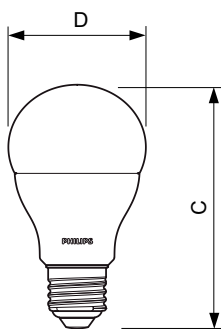

Product data

General Information	
Cap base	E27 [E27]
Bulb shape	A60 [A 60mm]
Nominal lifetime (nom.)	15000 h
Switching cycle	50000X
Technical type	9-60W
Light Technical	
Beam Angle (Nom)	200 °
Luminous flux (nom.)	806 lm
Luminous flux (rated) (nom.)	806 lm
Colour designation	White (WH)
Correlated colour temperature (nom.)	2700 K
Luminous efficacy (rated) (nom.)	89.56 lm/W
Colour consistency	<6
Color rendering index (nom.)	80
LLMF at end of nominal lifetime (nom.)	70 %

Product Data

Full product code	871869649078500
-------------------	-----------------

Order product name	CorePro LEDbulb 9-60W 827 E27
EAN/UPC – product	8718696490785
Order code	49078500
Local Code	CLED9WBULBE27
Numerator – quantity per pack	1
Numerator – packs per outer box	10
Material no. (12NC)	929001171702
Net weight (piece)	0.076 kg

Dimensional drawing

LED 9-60W E27 827

Product	D	C
CorePro LEDbulb 9-60W 827 E27	60 mm	110 mm