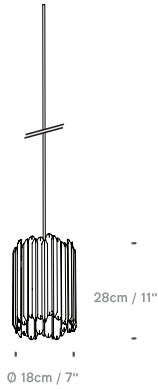

## Facet 18

UK/EU PF039110XX  
USA PF039310XX

Lightsource  
UK/EU G9 Max 25W,  
USA G9 Max 25W  
(not included)

## Facet 60

UK/EU PF039140XX  
USA PF039340XX

Lightsource  
UK/EU 12x G9 Max 25W,  
USA 12x G9 Max 25W  
(not included)

## Facet 150

UK/EU PF039180XX  
USA PF039380XX

Lightsource  
UK/EU 30x G9 Max 25W,  
USA 30x G9 Max 25W  
(not included)

### Cable

4m. clear PVC cable