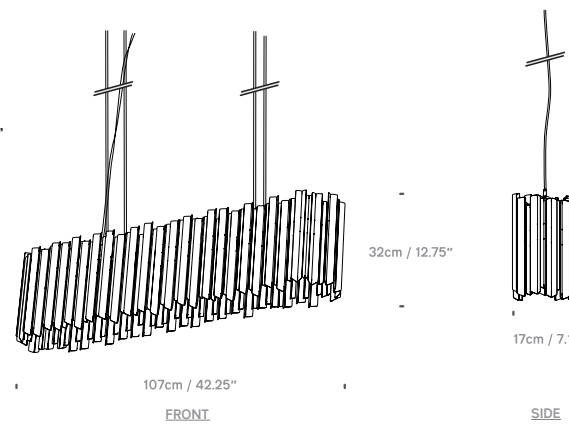

Facet Lozenge

UK/EU PF039161XX
USA PF039361XX

Lightsource
UK/EU 6x G9 Max 25W,
USA 6x G9 Max 25W
(not included)