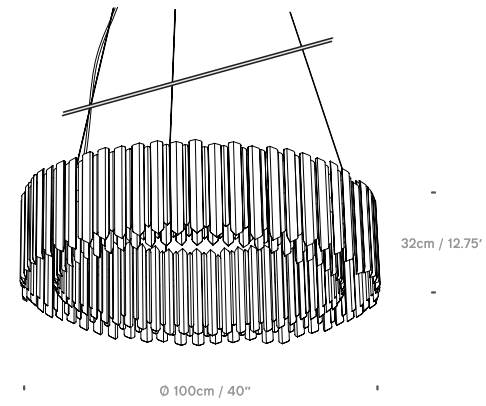

## Facet 60

UK/EU PF039140XX  
USA PF039340XX

Lightsource  
UK/EU 12x G9 Max 25W,  
USA 12x G9 Max 25W  
(not included)

## Facet 100

UK/EU PF039160XX  
USA PF039360XX

Lightsource  
UK/EU 24x G9 Max 25W,  
USA 24x G9 Max 25W  
(not included)