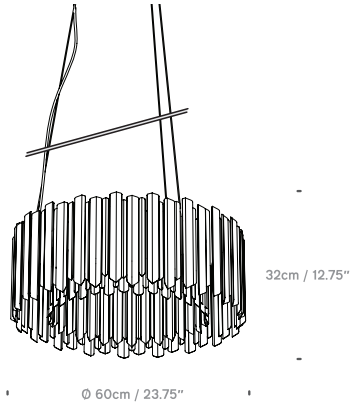

## Facet 18

UK/EU PF039110XX  
USA PF039310XX

Lightsource  
UK/EU G9 Max 25W,  
USA G9 Max 25W  
(not included)

## Facet 60

UK/EU PF039140XX  
USA PF039340XX

Lightsource  
UK/EU 12x G9 Max 25W,  
USA 12x G9 Max 25W  
(not included)

## Facet 100

UK/EU PF039160XX  
USA PF039360XX

Lightsource  
UK/EU 24x G9 Max 25W,  
USA 24x G9 Max 25W  
(not included)