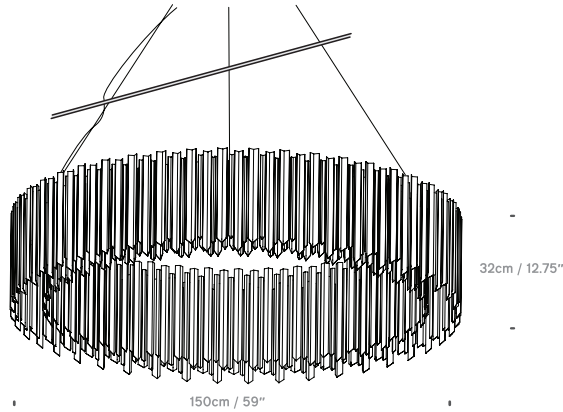

## Facet 100

UK/EU PF039160XX  
USA PF039360XX

Lightsource  
UK/EU 24x G9 Max 25W,  
USA 24x G9 Max 25W  
(not included)

## Facet 150

UK/EU PF039180XX  
USA PF039380XX

Lightsource  
UK/EU 30x G9 Max 25W,  
USA 30x G9 Max 25W  
(not included)