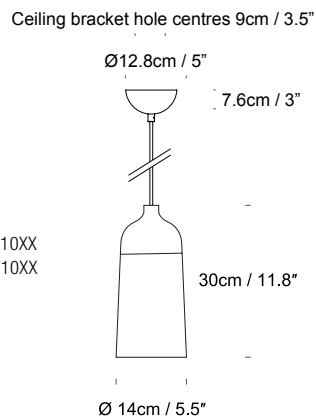

Product Category Pendant
Material Aluminium

07- Cream & Copper/ 51- Black & Charcoal

Glaze 14
UK/EU PG019110XX
USA PG019310XX

Ceiling bracket hole centres 9cm / 3.5"

Glaze 32
UK/EU PG019150XX
USA PG019350XX