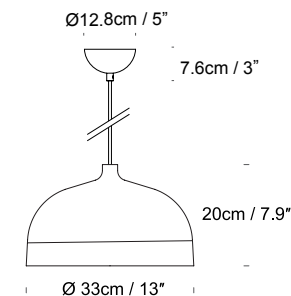

Ceiling bracket hole centres 9cm / 3.5"

Glaze 56
UK/EU PG019180XX
USA PG019380XX

Ceiling bracket hole centres 9cm / 3.5"

Glaze 33
UK/EU PG019140XX
USA PG019340XX

SPECIFICATION	Lightsource	Cable	Ceiling Rose
Glaze 14 UK/EU PG019110XX USA PG019310XX	UK/EU E27, Max 40W USA E26, Max 8W Recommended bulb: LED Globe Bulbs 400 - 1000 Lumen output and from 2700K (for warmer with more colour) up to 6000K (daylight)	4m / 157.5" Glaze in black comes with black cable, and the other colours come with clear cable	Glaze in Cream & Copper comes with a matching cream coloured ceiling rose, Glaze in Black & Charcoal comes with a black ceiling rose.
Glaze 32 UK/EU PG019150XX USA PG019350XX	UK/EU E27, Max 100W USA E26, Max 15W Recommended bulb: LED Globe Bulbs 400 - 1000 Lumen output and from 2700K (for warmer with more colour) up to 6000K (daylight)	4m / 157.5" Glaze in black comes with black cable, and the other colours come with clear cable	Glaze in Cream & Copper comes with a matching cream coloured ceiling rose, Glaze in Black & Charcoal comes with a black ceiling rose.
Glaze 56 UK/EU PG019180XX USA PG019380XX	UK/EU E27, Max 100W USA E26, Max 15W Recommended bulb: LED Globe Bulbs 400 - 1000 Lumen output and from 2700K (for warmer with more colour) up to 6000K (daylight)	4m / 157.5" Glaze in black comes with black cable, and the other colours come with clear cable	Glaze in Cream & Copper comes with a matching cream coloured ceiling rose, Glaze in Black & Charcoal comes with a black ceiling rose.
Glaze 33 UK/EU PG019140XX USA PG019340XX	UK/EU E27, Max 100W USA E26, Max 15W Recommended bulb: LED Globe Bulbs 400 - 1000 Lumen output and from 2700K (for warmer with more colour) up to 6000K (daylight)	4m / 157.5" Glaze in black comes with black cable, and the other colours come with clear cable	Glaze in Cream & Copper comes with a matching cream coloured ceiling rose, Glaze in Black & Charcoal comes with a black ceiling rose.