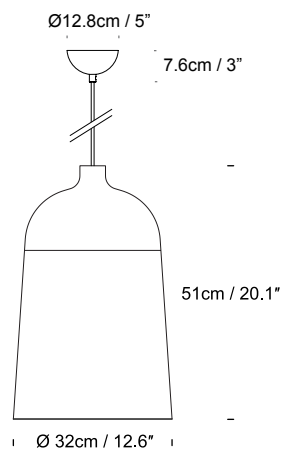

Product Category Pendant
Material Aluminium

07- Cream & Copper/ 51- Black & Charcoal

Glaze 14
UK/EU PG019110XX
USA PG019310XX

Ceiling bracket hole centres 9cm / 3.5"

Glaze 32
UK/EU PG019150XX
USA PG019350XX