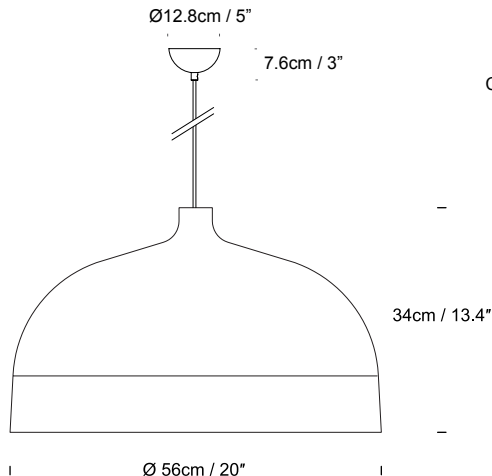

Ceiling bracket hole centres 9cm / 3.5"

Glaze 56
UK/EU PG019180XX
USA PG019380XX

Ceiling bracket hole centres 9cm / 3.5"

Glaze 33
UK/EU PG019140XX
USA PG019340XX

SPECIFICATION	Lightsource	Cable	Ceiling Rose
Glaze 14 UK/EU PG019110XX USA PG019310XX	UK/EU E27, Max 40W USA E26, Max 8W Recommended bulb: LED Globe Bulbs 400 - 1000 Lumen output and from 2700K (for warmer with more colour) up to 6000K (daylight)	4m / 157.5" Glaze in black comes with black cable, and the other colours come with clear cable	Glaze in Cream & Copper comes with a matching cream coloured ceiling rose, Glaze in Black & Charcoal comes with a black ceiling rose.
Glaze 32 UK/EU PG019150XX USA PG019350XX	UK/EU E27, Max 100W USA E26, Max 15W Recommended bulb: LED Globe Bulbs 400 - 1000 Lumen output and from 2700K (for warmer with more colour) up to 6000K (daylight)	4m / 157.5" Glaze in black comes with black cable, and the other colours come with clear cable	Glaze in Cream & Copper comes with a matching cream coloured ceiling rose, Glaze in Black & Charcoal comes with a black ceiling rose.
Glaze 56 UK/EU PG019180XX USA PG019380XX	UK/EU E27, Max 100W USA E26, Max 15W Recommended bulb: LED Globe Bulbs 400 - 1000 Lumen output and from 2700K (for warmer with more colour) up to 6000K (daylight)	4m / 157.5" Glaze in black comes with black cable, and the other colours come with clear cable	Glaze in Cream & Copper comes with a matching cream coloured ceiling rose, Glaze in Black & Charcoal comes with a black ceiling rose.
Glaze 33 UK/EU PG019140XX USA PG019340XX	UK/EU E27, Max 100W USA E26, Max 15W Recommended bulb: LED Globe Bulbs 400 - 1000 Lumen output and from 2700K (for warmer with more colour) up to 6000K (daylight)	4m / 157.5" Glaze in black comes with black cable, and the other colours come with clear cable	Glaze in Cream & Copper comes with a matching cream coloured ceiling rose, Glaze in Black & Charcoal comes with a black ceiling rose.