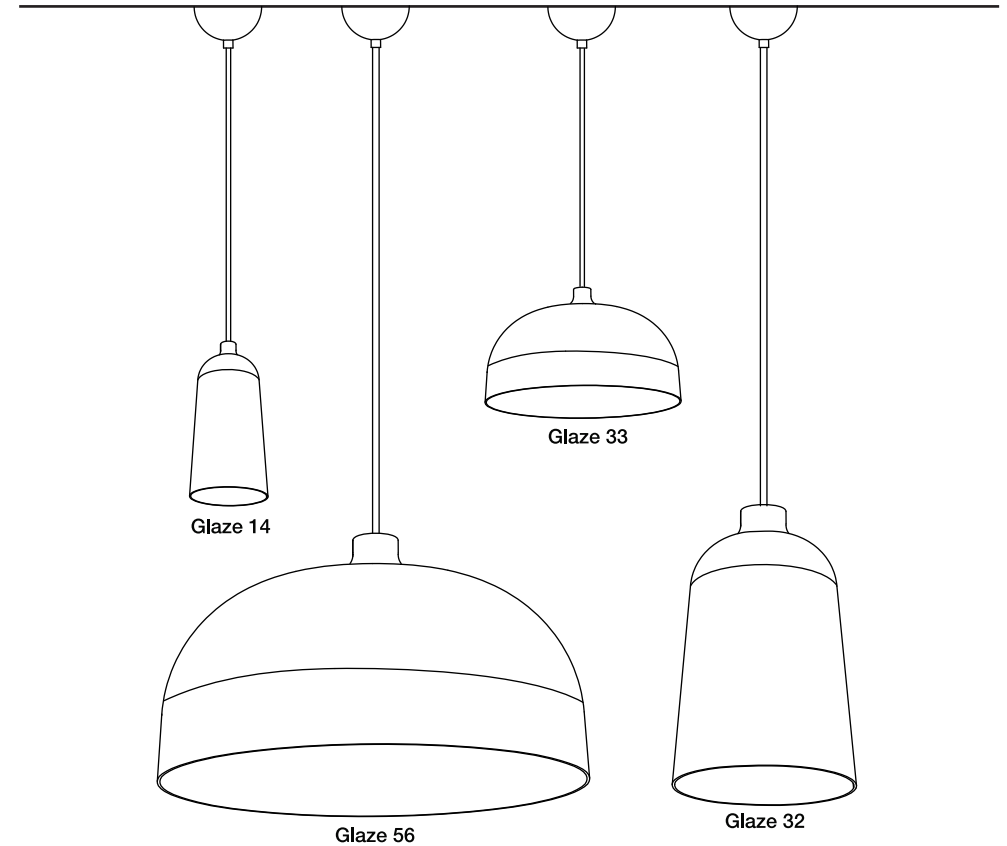

Glaze

by Corinna Warm

Innermost WEEE
registration number:
WEE/FH1713VS

SAFETY WARNINGS

Installation should only be undertaken by a qualified electrician.

TECHNICAL INFORMATION

Glaze 14 - E27 MAX. 40W (UK/EU)

Glaze 32/33/56 - E27 MAX. 100W (UK/EU)

As Glaze is hand painted, small imperfections may be visible.

Innermost recommends LED Globe Bulbs
400 - 1000 Lumen output and from 2700K
(for warmer with colour) up to 6000K (daylight)

CLEANING AND CARE

Switch off the luminaire before cleaning and relamping.

Use a non-abrasive cloth to keep your
Glaze clean.

innermost

GLAZE

PG0191X0-XX

This luminaire is
compatible with bulbs
of the energy classes:

A++

A+

A

B

C

D

E

874/2012

INSTALLATION GUIDE FOR :

Glaze UK / EU

Glaze 14 Cream Copper - PG01911007

Glaze 14 Black & Charcoal - PG01911051

Glaze 33 Cream Copper - PG01914007

Glaze 33 Black & Charcoal - PG01914051

Glaze 32 Cream Copper - PG01915007

Glaze 32 Black & Charcoal - PG01915051

Glaze 56 Cream Copper - PG01918007

Glaze 56 Black & Charcoal - PG01918051

For further information, please
contact: info@innermost.net

www.innermost.net

OXO Tower Wharf Bargehouse Street London

innermost®