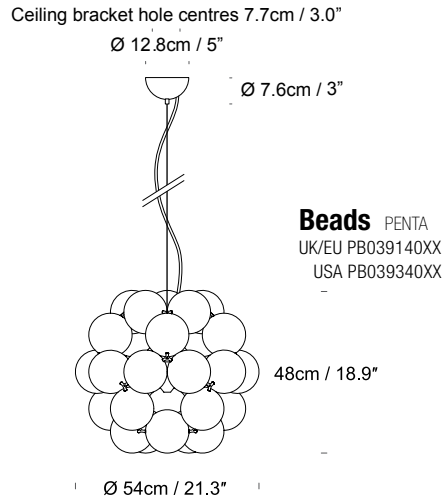

BEADS *by Winnie Lui*

Product Category Pendant
Material Stainless Steel & Polycarbonate

01- White/ 03- Chrome/ 07- Copper/ 31- Gunmetal

SPECIFICATION	Lightsource	Cable	Ceiling Rose	Other Details
Beads PENTA UK/EU PB039140XX USA PB039340XX	UK/EU E27, Max 100W USA E26, Max 15W Recommended bulb: Beads works with a variety of different LED bulbs***	4m / 157.5" Clear Cable	Colour matches pendant colour	Heavy product, handle with caution
Beads OCTO UK/EU PB039150XX USA PB039350XX	UK/EU E27, Max 100W USA E26, Max 15W Recommended bulb: Beads works with a variety of different LED bulbs***	4m / 157.5" Clear Cable	Colour matches pendant colour	Heavy product, handle with caution

 E27 LED Globe Bulbs
 500 - 800 Lumen output and from 2700K - 3000K colour temperature. These styles are particularly effective in the white colour and in the metallic options for a softer less reflective look.