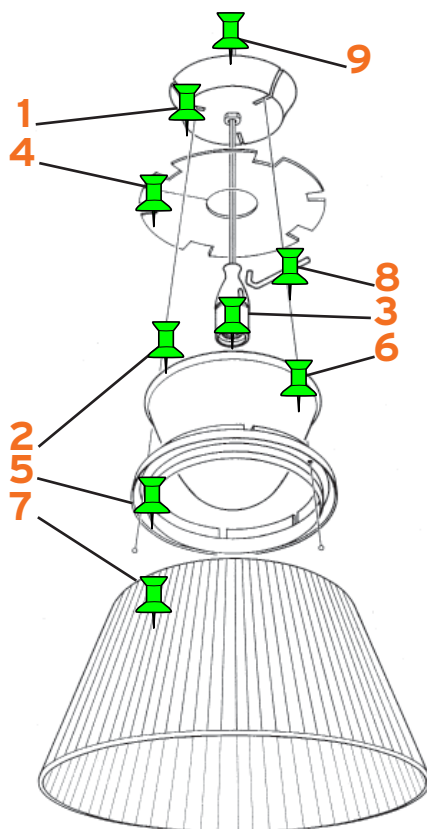

ROMEO SOFT S2

Philippe Starck

FLOS

www.flos.com

- | | |
|--|---------|
| 1. Assieme attacco a muro :: Ceiling mount assembly | 81836 |
| 2. Cavo acciaio conf. 3 pezzi :: Steel cable pack (3 cables) | RF06548 |
| 3. Assieme portalampada :: Lampholder assembly | 85863 |
| 4. Schermo antipolvere :: Anti-dust screen | 05985 |
| 5. Anello di sostegno S2/T2/F :: S2/T2/F support ring | 05307 |
| 6. Diffusore acidato :: Acid-etched diffuser | 03171 |
| 7. Paralume in tessuto :: Fabric lamp shade | 05274 |
| 8. Supporto portalampada :: Lampholder support | 02783 |
| 9. C. elett. FEP/PVC 2x0,75 al mt. :: FEP/PVC 2x0,75 elec. cable per meter | 04060 |