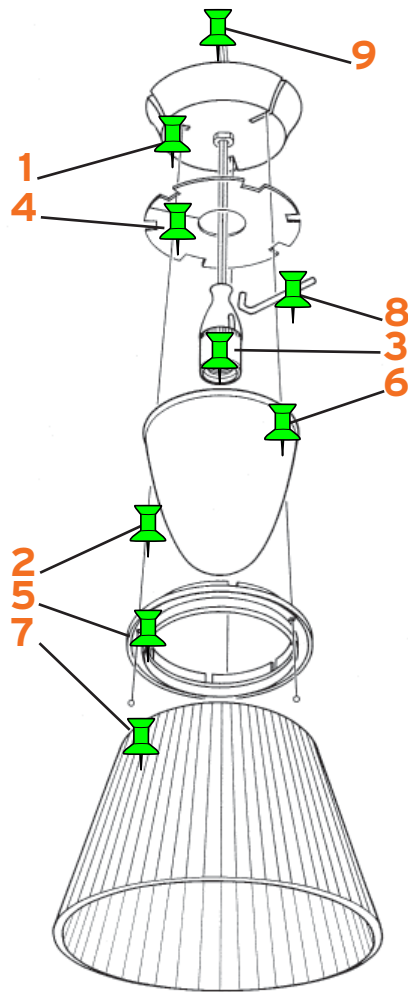

ROMEO SOFT S1

Philippe Starck

FLOS

www.flos.com

- | | |
|--|---------|
| 1. Assieme attacco a muro :: Ceiling mount assembly | 81836 |
| 2. Cavo acciaio conf. 3 pezzi :: Steel cable pack (3 cables) | RF06548 |
| 3. Assieme portalampada :: Lampholder assembly | 85863 |
| 4. Schermo antipolvere :: Anti-dust screen | 05974 |
| 5. Anello di sostegno :: Support ring | 05369 |
| 6. Diffusore acidato :: Acid-etched diffuser | 03172 |
| 7. Paralume in tessuto :: Fabric lamp shade | 05286 |
| 8. Supporto portalampada :: Lampholder support | 02784 |
| 9. C. elett. FEP/PVC 2x0,75 al mt. :: FEP/PVC 2x0,75 elec. cable per meter | 04060 |