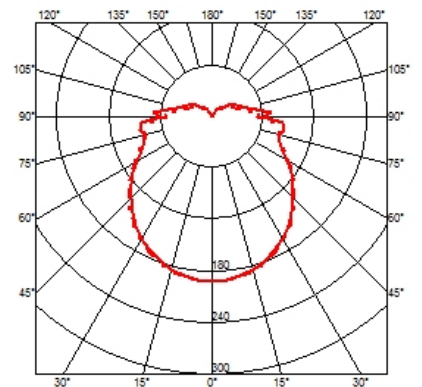

CERTIFICATIONS