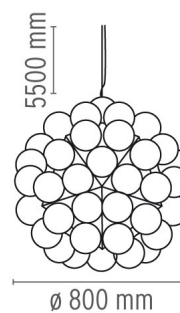

TARAXACUM 88 SI

Mounting	Pendant
Type of ceiling pendant	Suspension steel cable
Lamps description	60 x MAX 28W E27 HSGSG
Environment	Indoor
Finish	Polished aluminum
Technical description	Suspension fixture providing direct and reflected lighting. Structure formed by 20 pressed, polished aluminum triangles. 60 clear Globolux lamps housed around the structure. Steel ceiling fitting and rose.

ELECTRICAL

Emergency	Without
Voltage (V)	230

PHYSICAL

Construction material	Aluminum, Steel
Weight (kg)	10.6

Taraxacum 88 SI

designed by Achille Castiglioni

Suspension fixture providing direct and reflected lighting.

● F7430000 Polished aluminium

DIMENSIONS

CERTIFICATIONS

Taraxacum 88 SI . Lamps

HSGSG 28W E27

Lamp Watt:
28 W

Lamp category:
Halogen mains

Socket:
E27

Lamp type:
HSGSG

Taraxacum 88 SI

designed by Achille Castiglioni

Suspension fixture providing direct and reflected lighting.

 F7430000 Polished aluminium

DIMENSIONS

CERTIFICATIONS

IP
20