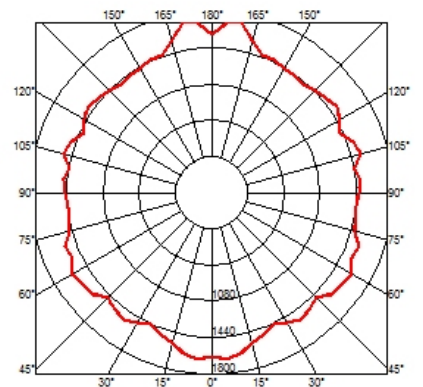

TARAXACUM 88 SI

Mounting	Pendant
Type of ceiling pendant	Suspension steel cable
Lamps description	60 x MAX 28W E27 HSGSG
Environment	Indoor
Finish	Polished aluminum
Technical description	Suspension fixture providing direct and reflected lighting. Structure formed by 20 pressed, polished aluminum triangles. 60 clear Globolux lamps housed around the structure. Steel ceiling fitting and rose.

ELECTRICAL

Emergency	Without
Voltage (V)	230

PHYSICAL

Construction material	Aluminum, Steel
Weight (kg)	10.6

Taraxacum 88 SI

designed by Achille Castiglioni

Suspension fixture providing direct and reflected lighting.

● F7430000 Polished aluminium

DIMENSIONS

CERTIFICATIONS

Taraxacum 88 SI . Lamps

HSGSG 28W E27

Lamp Watt:
28 W

Lamp category:
Halogen mains

Socket:
E27