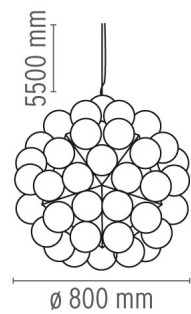

TARAXACUM 88 SI

Mounting	Pendant
Type of ceiling pendant	Suspension steel cable
Lamps description	60 x MAX 28W E27 HSGSG
Environment	Indoor
Finish	Polished aluminum
Technical description	Suspension fixture providing direct and reflected lighting. Structure formed by 20 pressed, polished aluminum triangles. 60 clear Globolux lamps housed around the structure. Steel ceiling fitting and rose.

ELECTRICAL

Emergency	Without
Voltage (V)	230

PHYSICAL

Construction material	Aluminum, Steel
Weight (kg)	10.6

Taraxacum 88 SI

designed by Achille Castiglioni

Suspension fixture providing direct and reflected lighting.

● F7430000 Polished aluminium

DIMENSIONS

CERTIFICATIONS

Taraxacum 88 SI . Lamps

HSGSG 28W E27

Lamp Watt:
28 W

Lamp category:
Halogen mains

Socket:
E27

Lamp type:
HSGSG

Taraxacum 88 SI

designed by Achille Castiglioni

Suspension fixture providing direct and reflected lighting.

 F7430000 Polished aluminium

DIMENSIONS

CERTIFICATIONS

IP
20