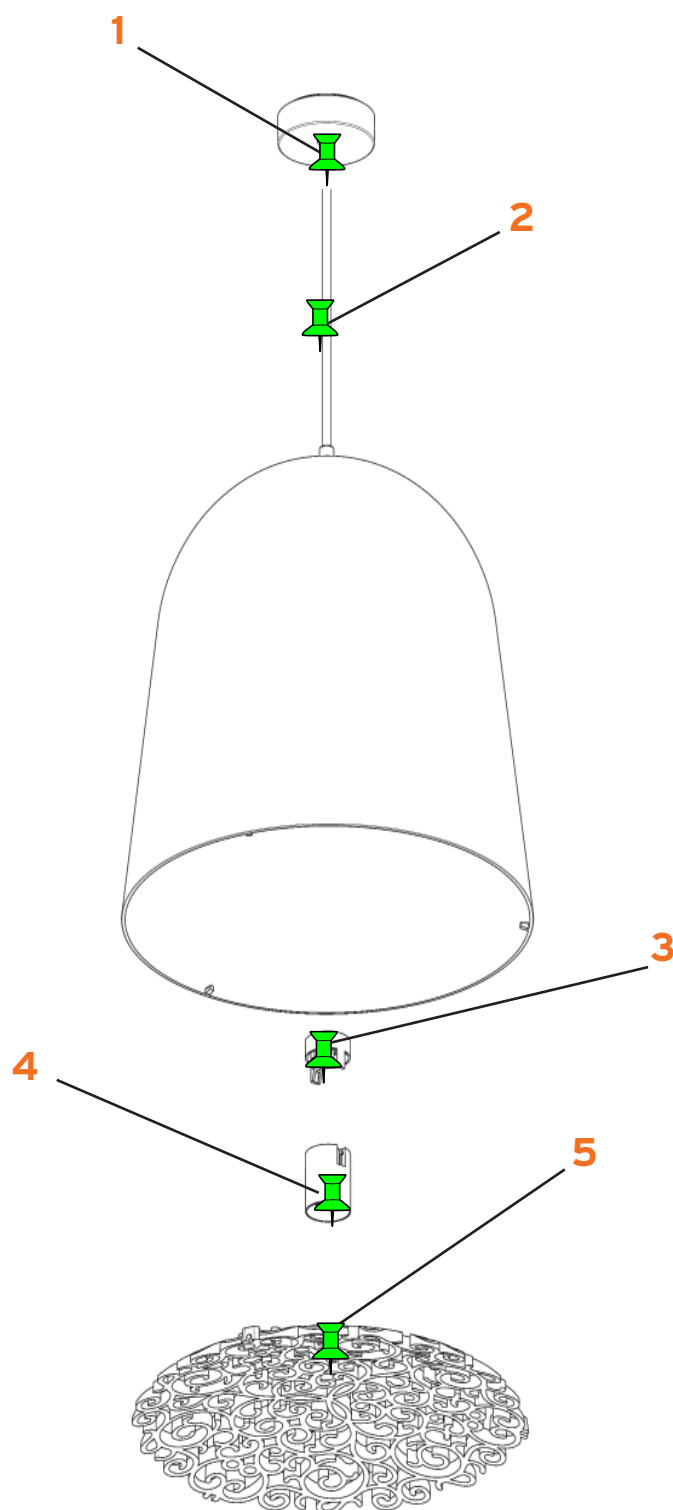

# CAN CAN

Marcel Wanders

FLOS

www.flos.com

1. Ass. rosone nero ricambi :: Black ceiling rose assembly

RF1555030

4. Portalamпада E27 a scatto :: Push-in E27 lampholder

03901

1. Ass. rosone bianco ricambi :: White ceiling rose assembly

RF1555009

5. Can Can fregio trasparenze :: Can Can transp. diffuser

RF1551000

2. Cavo elettrico nero 2X1,00 :: Black electrical cable 2X1,00

20488

5. Can Can fregio viola :: Can Can purple diffuser

RF1551042

2. Cavo elettrico bianco 2X1,00 :: White electrical cable 2X1,00

20487

5. Can Can fregio ambra :: Can Can amber diffuser

RF1551019

3. Attacco porta lampade :: Lampholder support