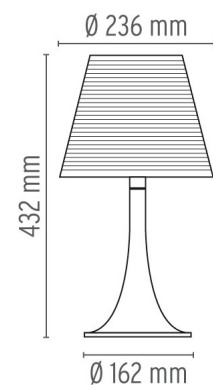

## PHYSICAL

|                              |                                      |
|------------------------------|--------------------------------------|
| <b>Supply</b>                | Power cord                           |
| <b>Construction material</b> | Fabric, PMMA, Polymethylmethacrylate |
| <b>Weight (kg)</b>           | 1.2                                  |

## DIMENSIONS

### DIMENSIONS