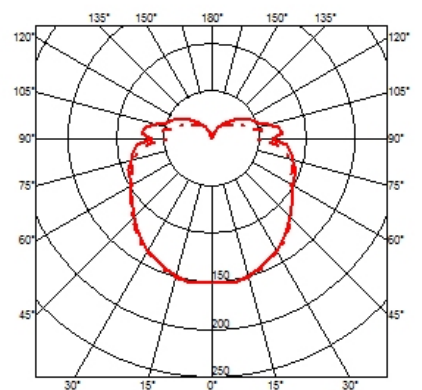

FLOS

ARIETTE I

Mounting	Ceiling and wall
Lamps description	4 x MAX 40W E27 HSGSA
Environment	Indoor
Technical description	Wall or ceiling-mounted lamp providing diffused light. Synthetic fabric diffuser. 30% fiberglass reinforced polyamide ceiling/wall fitting.

 F0400009 Fabric

DIMENSIONS

CERTIFICATIONS

Ariette I . Lamps

40W E27 HSGSA

Lamp Watt:
40 W

Lamp category:
Incandescent

Socket:
E27