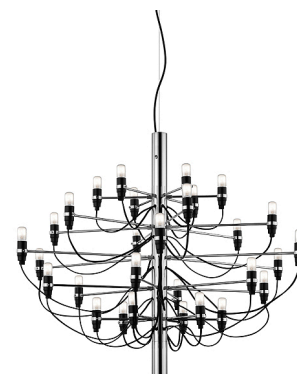

FLOS

2097/30

Mounting	Pendant
Type of ceiling pendant	Suspension cable
Lamps description	30 x MAX 15W E14 IBT
Environment	Indoor
Finish	Chrome, Brass
Technical description	Suspension lamp providing diffused light. Steel central structure with brass arms, both available either chromium-plated or gilded. Steel ceiling fitting and rose.

ELECTRICAL

Emergency	Without
Voltage (V)	230

PHYSICAL

Supply	Terminal block
Cord length(mm)	2800
Construction material	Steel
Weight (kg)	5.1

2097/30

designed by Gino Sarfatti

Suspension lamp providing diffused light

● AI400057	Chrome
● AI400059	Brass

DIMENSIONS

CERTIFICATIONS

IP
20

2097/30 . Lamps

IBT 15W E14

Lamp Watt:
15 W

Lamp category:
Incandescent

Socket:
E14

Lamp type:
IBT

2097/30

designed by Gino Sarfatti

Suspension lamp providing diffused light

- AI400057 Chrome
- AI400059 Brass

DIMENSIONS

CERTIFICATIONS