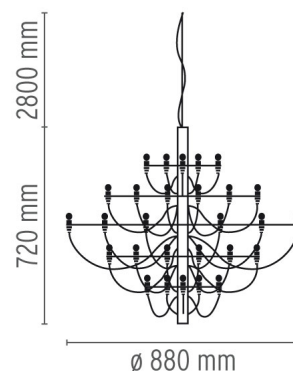

FLOS

2097/30

Mounting	Pendant
Type of ceiling pendant	Suspension cable
Lamps description	30 x MAX 15W E14 IBT
Environment	Indoor
Finish	Chrome, Brass
Technical description	Suspension lamp providing diffused light. Steel central structure with brass arms, both available either chromium-plated or gilded. Steel ceiling fitting and rose.

ELECTRICAL

Emergency	Without
Voltage (V)	230

PHYSICAL

Supply	Terminal block
Cord length(mm)	2800
Construction material	Steel
Weight (kg)	5.1

2097/30

designed by Gino Sarfatti

Suspension lamp providing diffused light

● AI400057	Chrome
● AI400059	Brass

DIMENSIONS

CERTIFICATIONS

IP
20

2097/30 . Lamps

IBT 15W E14

Lamp Watt:
15 W

Lamp category:
Incandescent

Socket:
E14

Lamp type:
IBT

2097/30

designed by Gino Sarfatti

Suspension lamp providing diffused light

- AI400057 Chrome
- AI400059 Brass

DIMENSIONS

CERTIFICATIONS