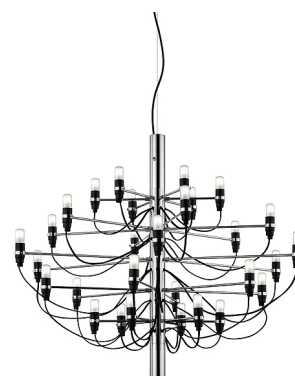

FLOS

2097/30

Mounting	Pendant
Type of ceiling pendant	Suspension cable
Lamps description	30 x MAX 15W E14 IBT
Environment	Indoor
Finish	Chrome, Brass
Technical description	Suspension lamp providing diffused light. Steel central structure with brass arms, both available either chromium-plated or gilded. Steel ceiling fitting and rose.

ELECTRICAL

Emergency	Without
Voltage (V)	230

PHYSICAL

Supply	Terminal block
Cord length(mm)	2800
Construction material	Steel
Weight (kg)	5.1

2097/30

designed by Gino Sarfatti

Suspension lamp providing diffused light

● AI400057	Chrome
● AI400059	Brass

DIMENSIONS

CERTIFICATIONS

IP
20

2097/30 . Lamps

IBT 15W E14

Lamp Watt:
15 W

Lamp category:
Incandescent

Socket:
E14

Lamp type:
IBT

2097/30

designed by Gino Sarfatti

Suspension lamp providing diffused light

- AI400057 Chrome
- AI400059 Brass

DIMENSIONS

CERTIFICATIONS