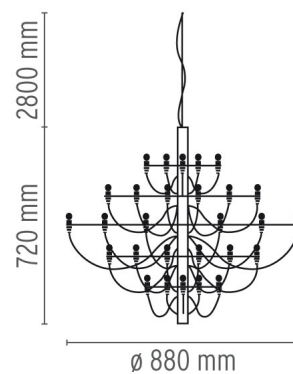

FLOS

2097/30

Mounting	Pendant
Type of ceiling pendant	Suspension cable
Lamps description	30 x MAX 15W E14 IBT
Environment	Indoor
Finish	Chrome, Brass
Technical description	Suspension lamp providing diffused light. Steel central structure with brass arms, both available either chromium-plated or gilded. Steel ceiling fitting and rose.

ELECTRICAL

Emergency	Without
Voltage (V)	230

PHYSICAL

Supply	Terminal block
Cord length(mm)	2800
Construction material	Steel
Weight (kg)	5.1

2097/30

designed by Gino Sarfatti

Suspension lamp providing diffused light

● AI400057	Chrome
● AI400059	Brass

DIMENSIONS

CERTIFICATIONS

IP
20

2097/30 . Lamps

IBT 15W E14

Lamp Watt:
15 W

Lamp category:
Incandescent

Socket:
E14

Lamp type:
IBT

2097/30

designed by Gino Sarfatti

Suspension lamp providing diffused light

- AI400057 Chrome
- AI400059 Brass

DIMENSIONS

CERTIFICATIONS