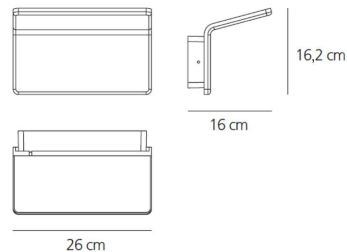

#### DIMENSIONS

Length:	cm 20
Width:	cm 14
Height:	cm 14.8
Cutout shape:	

#### DIMENSIONS